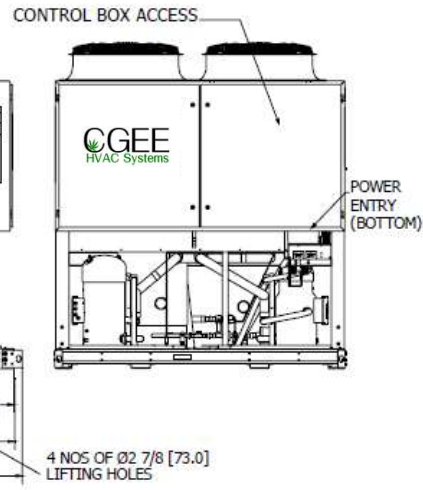

CGACDS 165

60HZ

4 NOS OF Ø2 7/8 [73.0] LIFTING HOLES