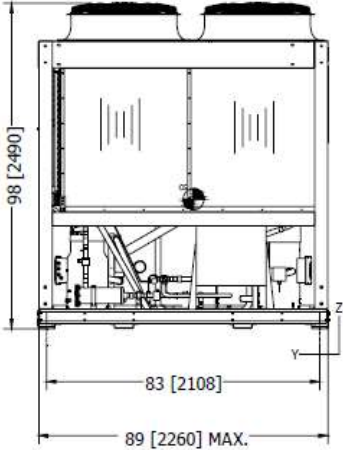

CGACDS 165

60HZ

4 NOS OF Ø2 7/8 [73.0] LIFTING HOLES