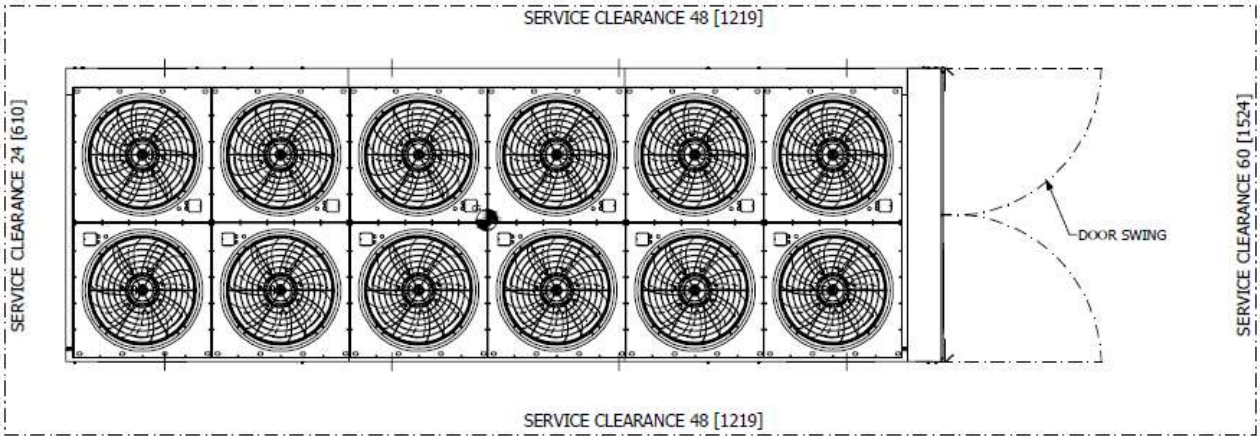

CGACDS 165

60HZ

4 NOS OF Ø2 7/8 [73.0] LIFTING HOLES