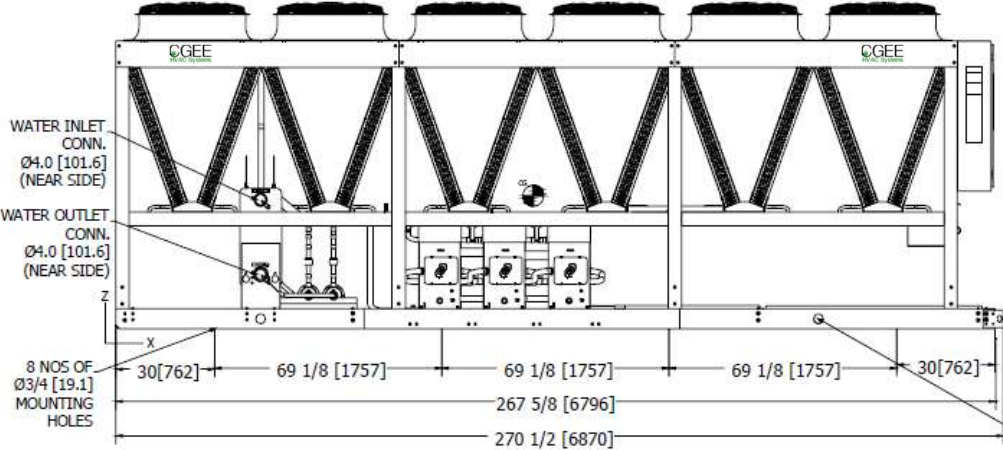

CGACDS 165

60HZ

4 NOS OF Ø2 7/8 [73.0] LIFTING HOLES